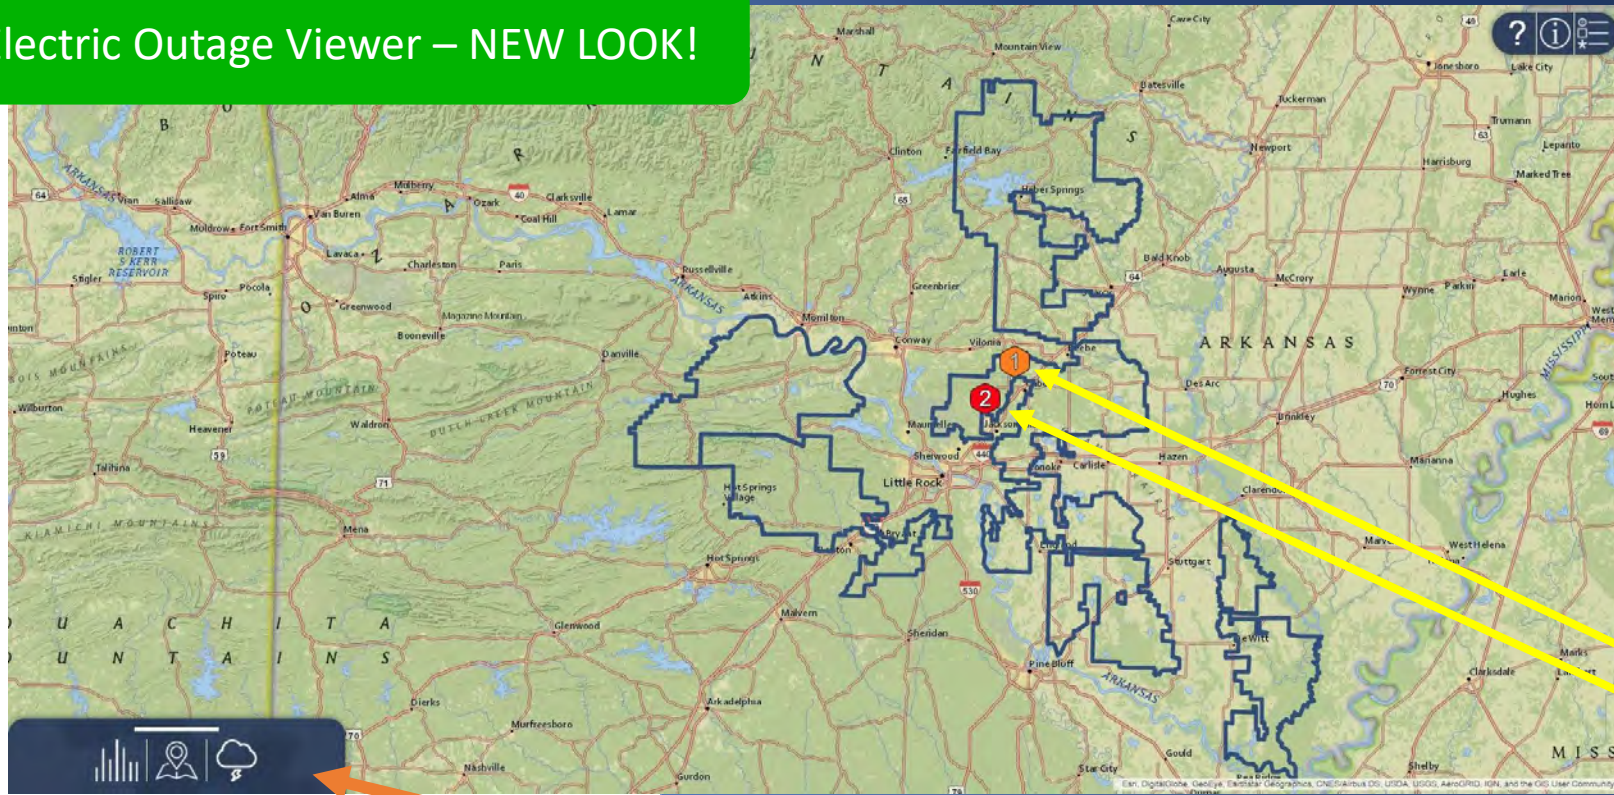

# First Electric Outage Viewer – NEW LOOK!

Get help, connect to social media or see a legend of outage statuses.

Current outages. The number indicates how many members are affected. The color shows the outage status.

Click to expand and get outage summaries, location data and weather info. You can even choose your map preference.

Summary | Outage | County

May 10, 11:46 AM  
Total Outages: 2

Served:	Out Now:	Restored:	Affected:
97069	3	0	3

Streets Affected

PETERS RD      SENTELL LOOP

Summary | Outage | County

Out Now | Affected

Verified

2  
Start Time: May 10, 9:32 AM    Estimated Restoration: May 10, 1:00 PM  
Streets Affected: ^

PETERS RD

Predicted

1  
Start Time: May 10, 11:48 AM    Estimated Restoration: Unknown  
Streets Affected: v

Summary | Outage | County

Out Now | Affected

2  
Currently Out 0.1%    Total Meters 14367    Restored 0

1  
Currently Out 0.1%    Total Meters 22056    Restored 0