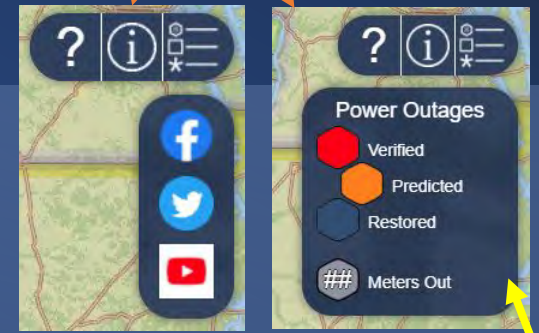

# First Electric Outage Viewer – NEW LOOK!

Get help, connect to social media or see a legend of outage statuses.

Current outages. The number indicates how many members are affected. The color shows the outage status.

Click to expand and get outage summaries, location data and weather info. You can even choose your map preference.

Summary | Outage | County

May 10, 11:46 AM  
Total Outages: 2

Served:	Out Now:	Restored:	Affected:
97069	3	0	3